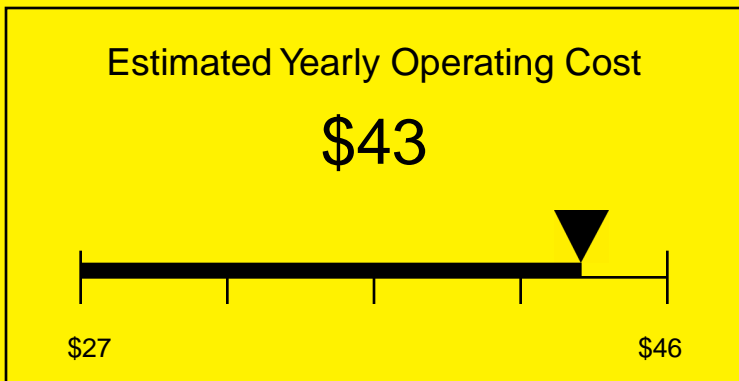

# ENERGYGUIDE

REFRIGERATOR  
Defrost: Automatic

FF511LXSSHV  
4.1 Cubic Feet

Compare the energy use of this product with others  
before you buy

Your cost will depend on your utility rates

Based on a 2007 U.S. Government national average cost of 10.65 cents per kWh for electricity. Your actual operating cost will vary depending on your local utility rates and your use of the product.