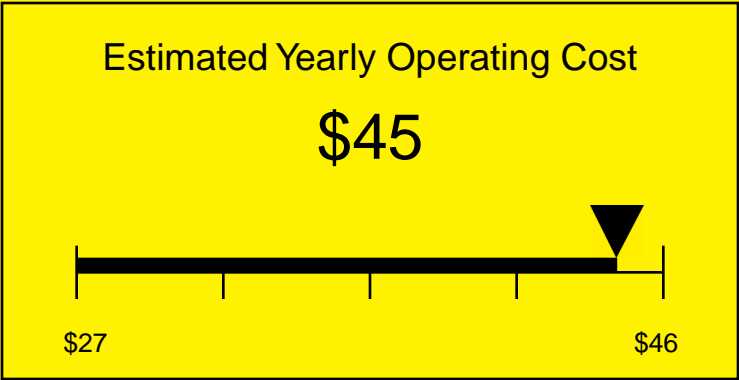

ENERGYGUIDE

None
Defrost: Automatic

SBC4907DPL
6.4 Cubic Feet

Compare the energy use of this product with others
before you buy

Your cost will depend on your utility rates

Based on a 2007 U.S. Government national average cost of 10.65 cents per kWh for electricity. Your actual operating cost will vary depending on your local utility rates and your use of the product.