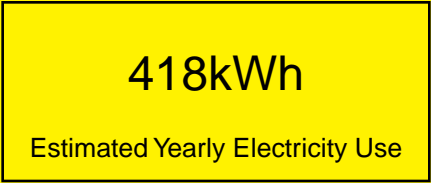

ENERGYGUIDE

None
Defrost: Automatic

SBC4907DPL
6.4 Cubic Feet

Compare the energy use of this product with others
before you buy

Your cost will depend on your utility rates

Based on a 2007 U.S. Government national average cost of 10.65 cents per kWh for electricity. Your actual operating cost will vary depending on your local utility rates and your use of the product.