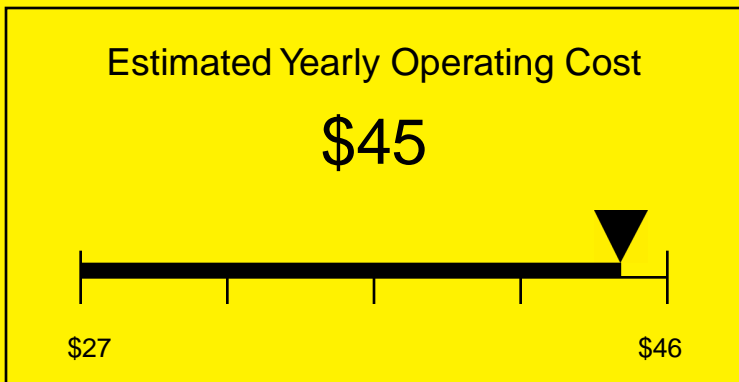

ENERGYGUIDE

None
Defrost: Automatic

SBC4907BRSTWIN
6.4 Cubic Feet

Compare the energy use of this product with others
before you buy

Your cost will depend on your utility rates

Based on a 2007 U.S. Government national average cost of 10.65 cents per kWh for electricity. Your actual operating cost will vary depending on your local utility rates and your use of the product.