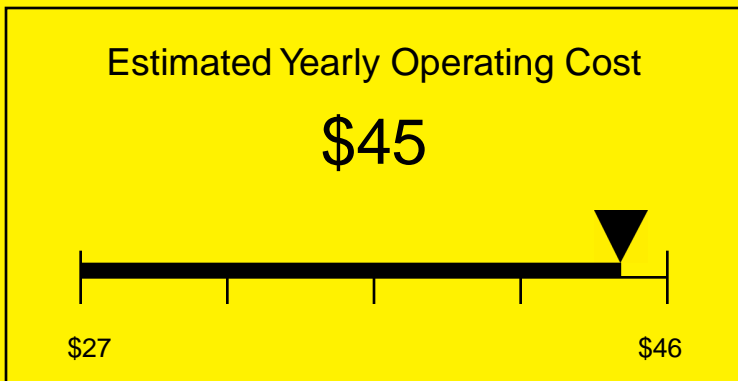

# ENERGYGUIDE

None  
Defrost: Automatic

SBC4907BRS  
6.4 Cubic Feet

Compare the energy use of this product with others  
before you buy

Your cost will depend on your utility rates

Based on a 2007 U.S. Government national average cost of 10.65 cents per kWh for electricity. Your actual operating cost will vary depending on your local utility rates and your use of the product.