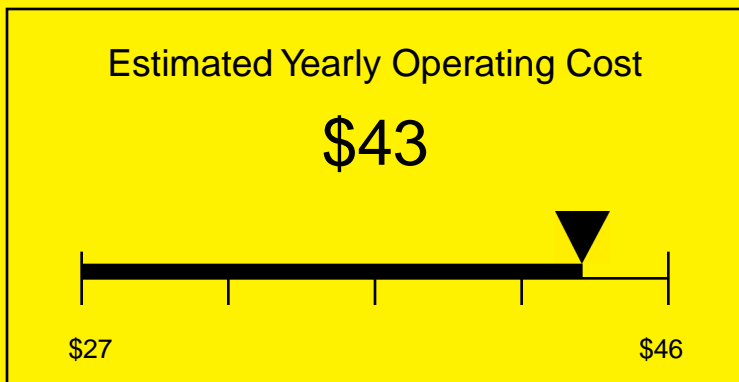

ENERGYGUIDE

REFRIGERATOR
Defrost: Automatic

FF511LXSSHH
4.1 Cubic Feet

Compare the energy use of this product with others
before you buy

Your cost will depend on your utility rates

Based on a 2007 U.S. Government national average cost of 10.65 cents per kWh for electricity. Your actual operating cost will vary depending on your local utility rates and your use of the product.