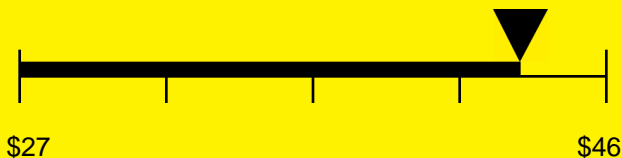

ENERGYGUIDE

REFRIGERATOR
Defrost: Automatic

FF511LXCSSADA
4.1 Cubic Feet

Compare the energy use of this product with others
before you buy

Estimated Yearly Operating Cost

\$43

406kWh

Estimated Yearly Electricity Use

Your cost will depend on your utility rates

Based on a 2007 U.S. Government national average cost of 10.65 cents per kWh for electricity. Your actual operating cost will vary depending on your local utility rates and your use of the product.