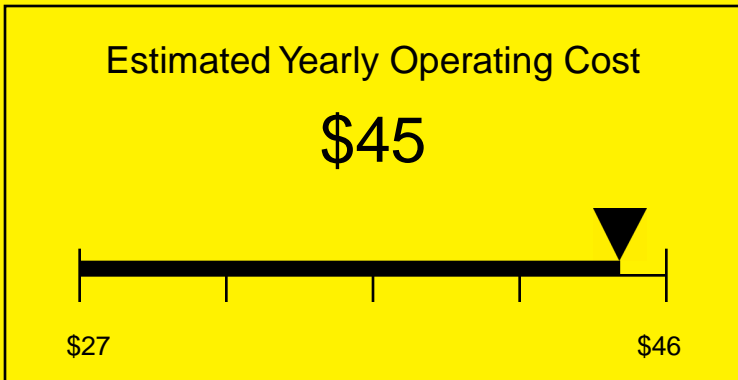

# ENERGYGUIDE

None  
Defrost: Automatic

SBC490BI7SSHVTWIN  
6.4 Cubic Feet

Compare the energy use of this product with others  
before you buy

Your cost will depend on your utility rates

Based on a 2007 U.S. Government national average cost of 10.65 cents per kWh for electricity. Your actual operating cost will vary depending on your local utility rates and your use of the product.