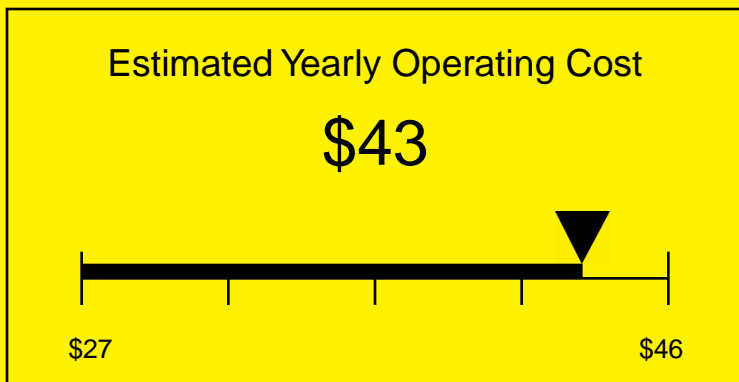

ENERGYGUIDE

REFRIGERATOR
Defrost: Automatic

FF511LXBISSTBADA
4.1 Cubic Feet

Compare the energy use of this product with others
before you buy

Your cost will depend on your utility rates

Based on a 2007 U.S. Government national average cost of 10.65 cents per kWh for electricity. Your actual operating cost will vary depending on your local utility rates and your use of the product.