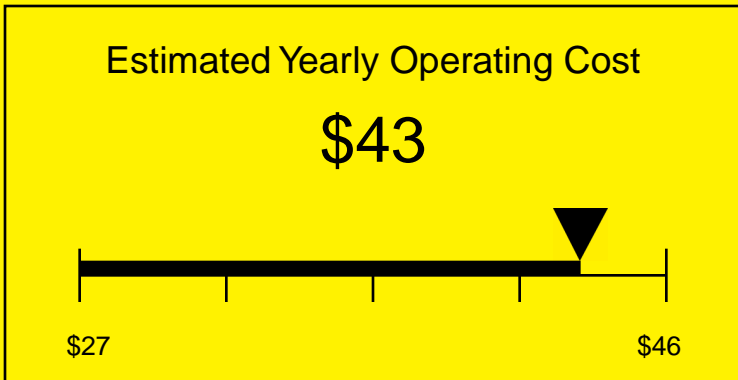

ENERGYGUIDE

REFRIGERATOR
Defrost: Automatic

FF511LXBISSTB
4.1 Cubic Feet

Compare the energy use of this product with others
before you buy

Your cost will depend on your utility rates

Based on a 2007 U.S. Government national average cost of 10.65 cents per kWh for electricity. Your actual operating cost will vary depending on your local utility rates and your use of the product.