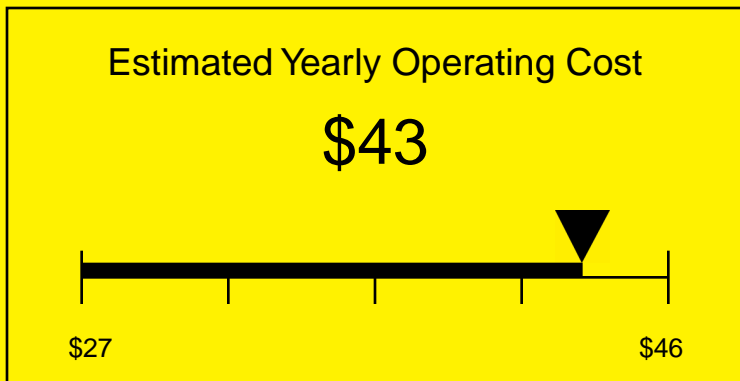

# ENERGYGUIDE

REFRIGERATOR  
Defrost: Automatic

FF511LXBISSHV  
4.1 Cubic Feet

Compare the energy use of this product with others  
before you buy

Your cost will depend on your utility rates

Based on a 2007 U.S. Government national average cost of 10.65 cents per kWh for electricity. Your actual operating cost will vary depending on your local utility rates and your use of the product.