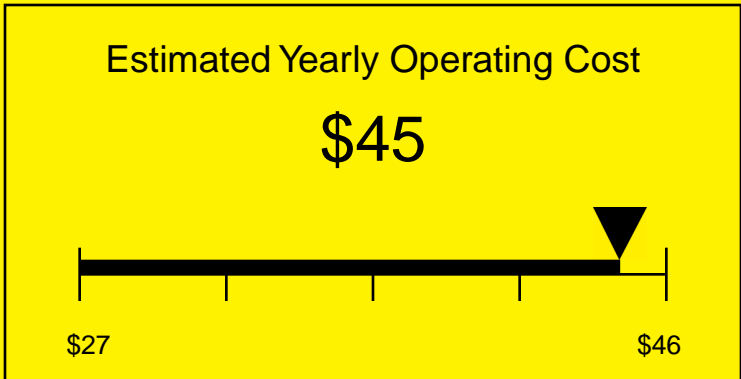

# ENERGYGUIDE

None  
Defrost: Automatic

SBC4907BFTWIN  
6.4 Cubic Feet

Compare the energy use of this product with others  
before you buy

Your cost will depend on your utility rates

Based on a 2007 U.S. Government national average cost of 10.65 cents per kWh for electricity. Your actual operating cost will vary depending on your local utility rates and your use of the product.