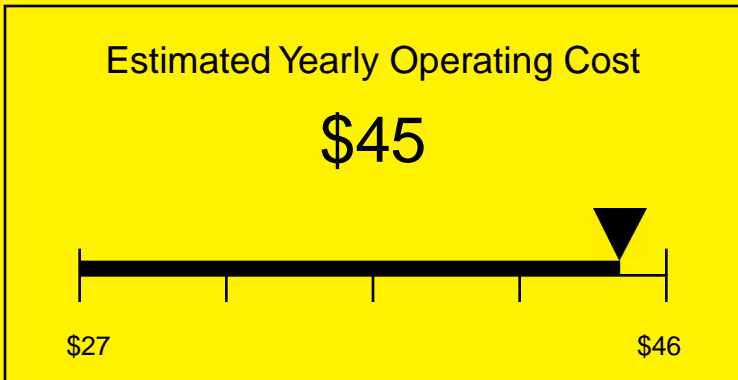

ENERGYGUIDE

None
Defrost: Automatic

SBC4907BF
6.4 Cubic Feet

Compare the energy use of this product with others
before you buy

Your cost will depend on your utility rates

Based on a 2007 U.S. Government national average cost of 10.65 cents per kWh for electricity. Your actual operating cost will vary depending on your local utility rates and your use of the product.