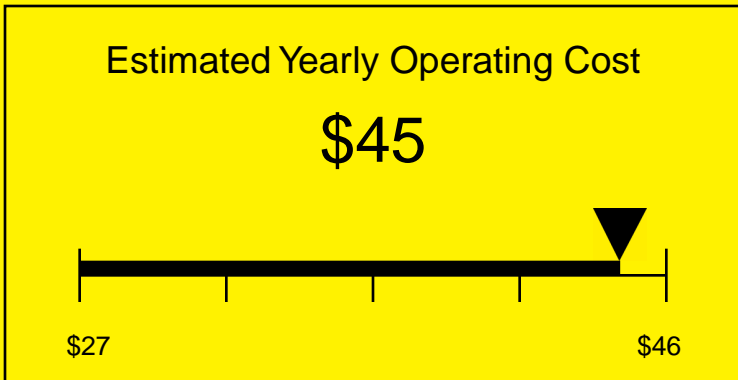

ENERGYGUIDE

None
Defrost: Automatic

SBC490
6.4 Cubic Feet

Compare the energy use of this product with others
before you buy

Your cost will depend on your utility rates

Based on a 2007 U.S. Government national average cost of 10.65 cents per kWh for electricity. Your actual operating cost will vary depending on your local utility rates and your use of the product.