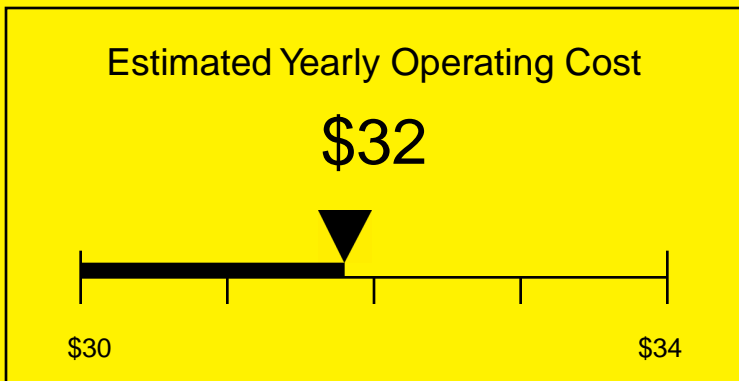

# ENERGYGUIDE

REFRIGERATOR-FREEZER  
Defrost: Manual

S19LMED  
1.7 Cubic Feet

Compare the energy use of this product with others  
before you buy

**298kWh**

Estimated Yearly Electricity Use

Your cost will depend on your utility rates

Based on a 2007 U.S. Government national average cost of 10.65 cents per kWh for electricity. Your actual operating cost will vary depending on your local utility rates and your use of the product.