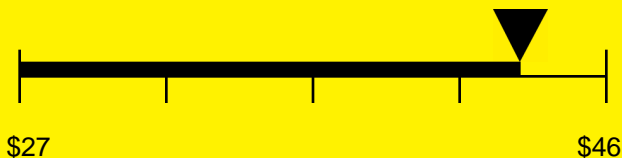

ENERGYGUIDE

REFRIGERATOR
Defrost: Automatic

FF511LCSS
4.1 Cubic Feet

Compare the energy use of this product with others
before you buy

Estimated Yearly Operating Cost

\$43

406kWh

Estimated Yearly Electricity Use

Your cost will depend on your utility rates

Based on a 2007 U.S. Government national average cost of 10.65 cents per kWh for electricity. Your actual operating cost will vary depending on your local utility rates and your use of the product.