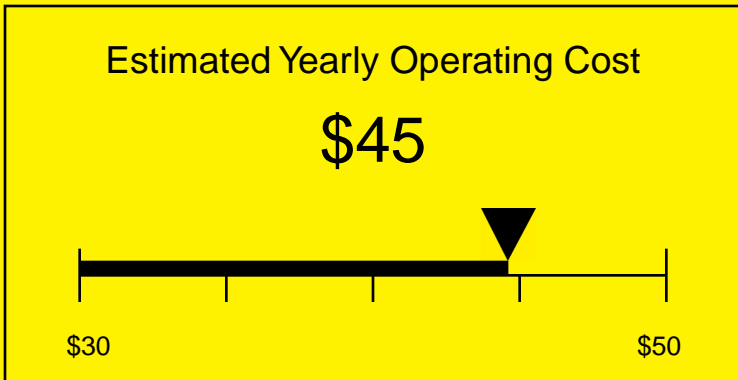

ENERGYGUIDE

REFRIGERATOR
Defrost: Automatic

SWC525LBI7TBADA
4.5 Cubic Feet

Compare the energy use of this product with others
before you buy

Your cost will depend on your utility rates

Based on a 2007 U.S. Government national average cost of 10.65 cents per kWh for electricity. Your actual operating cost will vary depending on your local utility rates and your use of the product.