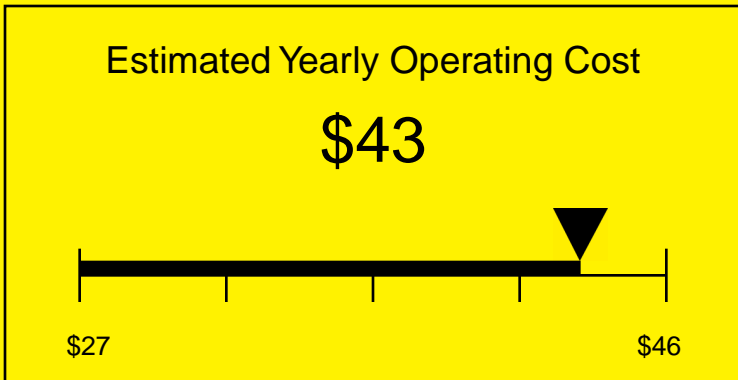

ENERGYGUIDE

REFRIGERATOR
Defrost: Automatic

FF511LBISSTBADA
4.1 Cubic Feet

Compare the energy use of this product with others
before you buy

Your cost will depend on your utility rates

Based on a 2007 U.S. Government national average cost of 10.65 cents per kWh for electricity. Your actual operating cost will vary depending on your local utility rates and your use of the product.