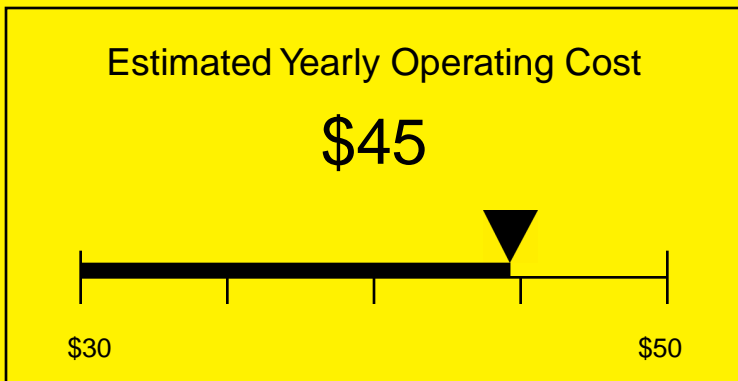

ENERGYGUIDE

REFRIGERATOR
Defrost: Automatic

SWC525LBI7TB
4.5 Cubic Feet

Compare the energy use of this product with others
before you buy

Your cost will depend on your utility rates

Based on a 2007 U.S. Government national average cost of 10.65 cents per kWh for electricity. Your actual operating cost will vary depending on your local utility rates and your use of the product.