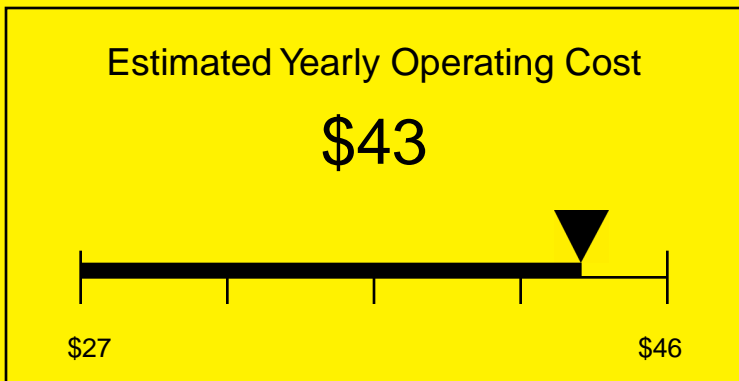

ENERGYGUIDE

REFRIGERATOR
Defrost: Automatic

FF511LBISSHV
4.1 Cubic Feet

Compare the energy use of this product with others
before you buy

Your cost will depend on your utility rates

Based on a 2007 U.S. Government national average cost of 10.65 cents per kWh for electricity. Your actual operating cost will vary depending on your local utility rates and your use of the product.