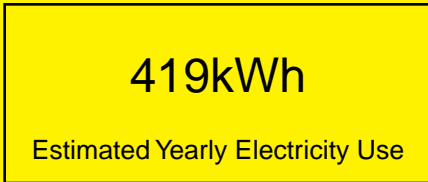

ENERGYGUIDE

REFRIGERATOR
Defrost: Automatic

SWC525LBI7SHADA
4.5 Cubic Feet

Compare the energy use of this product with others
before you buy

Your cost will depend on your utility rates

Based on a 2007 U.S. Government national average cost of 10.65 cents per kWh for electricity. Your actual operating cost will vary depending on your local utility rates and your use of the product.