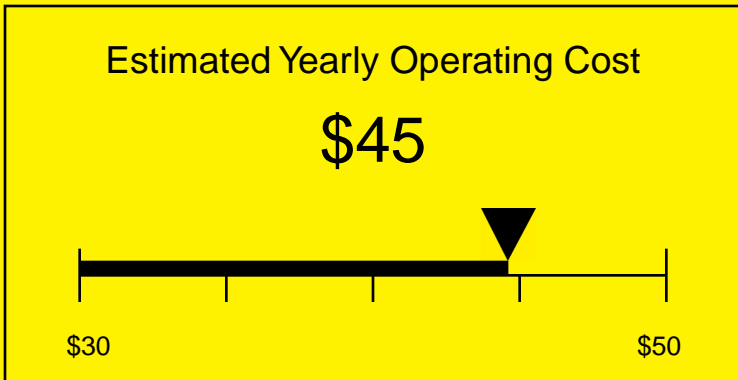

ENERGYGUIDE

REFRIGERATOR
Defrost: Automatic

SWC525LBI7SHADA
4.5 Cubic Feet

Compare the energy use of this product with others
before you buy

Your cost will depend on your utility rates

Based on a 2007 U.S. Government national average cost of 10.65 cents per kWh for electricity. Your actual operating cost will vary depending on your local utility rates and your use of the product.