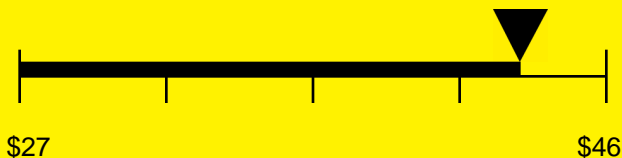

# ENERGYGUIDE

REFRIGERATOR  
Defrost: Automatic

SCR450LBI7SH  
4.1 Cubic Feet

Compare the energy use of this product with others  
before you buy

Estimated Yearly Operating Cost

\$43

406kWh

Estimated Yearly Electricity Use

Your cost will depend on your utility rates

Based on a 2007 U.S. Government national average cost of 10.65 cents per kWh for electricity. Your actual operating cost will vary depending on your local utility rates and your use of the product.