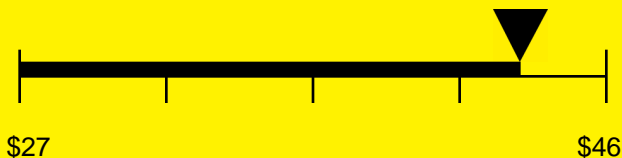

ENERGYGUIDE

REFRIGERATOR
Defrost: Automatic

SCR450LBI7HV
4.1 Cubic Feet

Compare the energy use of this product with others
before you buy

Estimated Yearly Operating Cost

\$43

406kWh

Estimated Yearly Electricity Use

Your cost will depend on your utility rates

Based on a 2007 U.S. Government national average cost of 10.65 cents per kWh for electricity. Your actual operating cost will vary depending on your local utility rates and your use of the product.