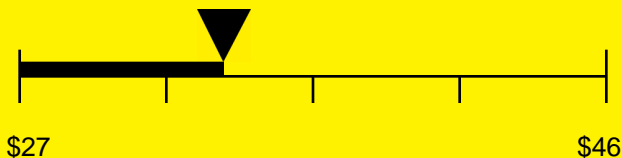

# ENERGYGUIDE

REFRIGERATOR  
Defrost: Automatic

FFAR22L7CSSMEDSC  
1.6 Cubic Feet

Compare the energy use of this product with others  
before you buy

Estimated Yearly Operating Cost

**\$34**

**316kWh**

Estimated Yearly Electricity Use

Your cost will depend on your utility rates

Based on a 2007 U.S. Government national average cost of 10.65 cents per kWh for electricity. Your actual operating cost will vary depending on your local utility rates and your use of the product.