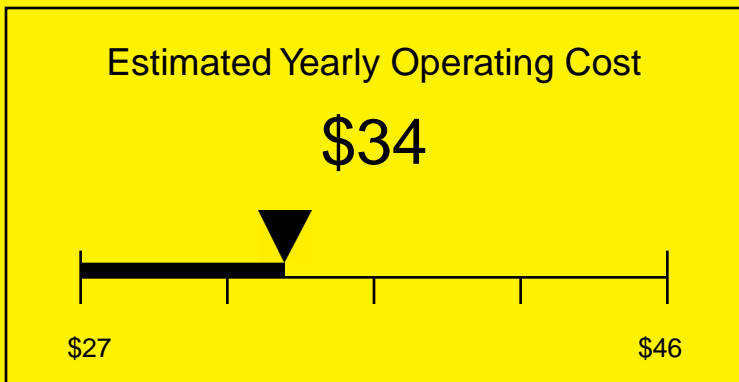

# ENERGYGUIDE

REFRIGERATOR  
Defrost: Automatic

FFAR22L7CSS  
1.6 Cubic Feet

Compare the energy use of this product with others  
before you buy

Your cost will depend on your utility rates

Based on a 2007 U.S. Government national average cost of 10.65 cents per kWh for electricity. Your actual operating cost will vary depending on your local utility rates and your use of the product.