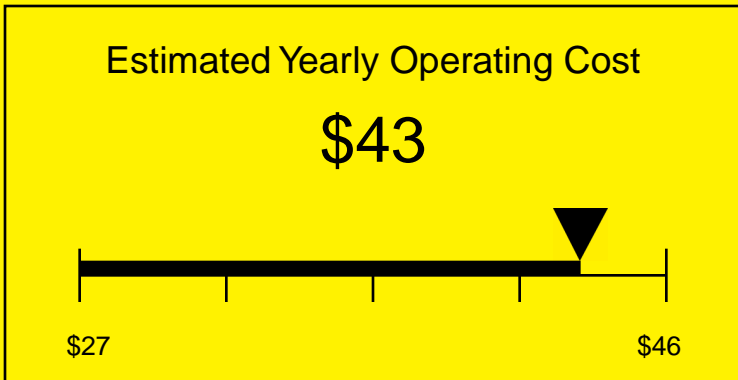

ENERGYGUIDE

REFRIGERATOR
Defrost: Automatic

FF511LBIFRADA
4.1 Cubic Feet

Compare the energy use of this product with others
before you buy

Your cost will depend on your utility rates

Based on a 2007 U.S. Government national average cost of 10.65 cents per kWh for electricity. Your actual operating cost will vary depending on your local utility rates and your use of the product.