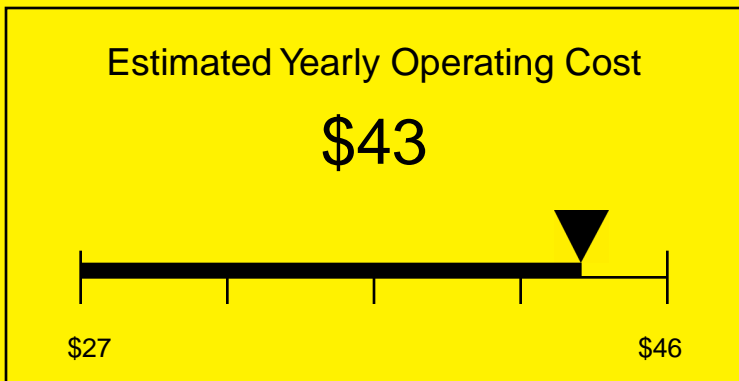

ENERGYGUIDE

REFRIGERATOR
Defrost: Automatic

FF511LBIFR
4.1 Cubic Feet

Compare the energy use of this product with others
before you buy

Your cost will depend on your utility rates

Based on a 2007 U.S. Government national average cost of 10.65 cents per kWh for electricity. Your actual operating cost will vary depending on your local utility rates and your use of the product.