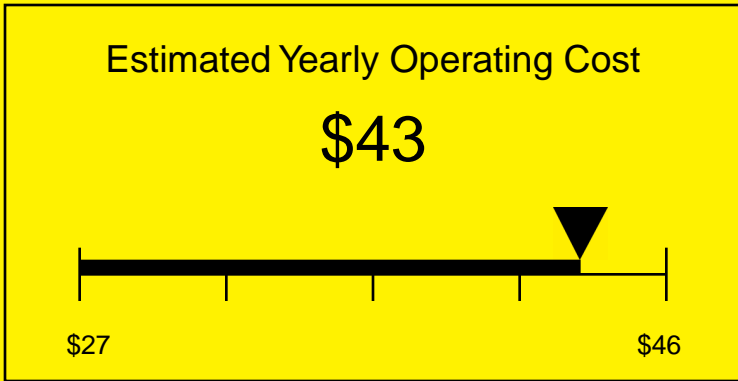

ENERGYGUIDE

REFRIGERATOR
Defrost: Automatic

FF511L7SSTB
4.1 Cubic Feet

Compare the energy use of this product with others
before you buy

Your cost will depend on your utility rates

Based on a 2007 U.S. Government national average cost of 10.65 cents per kWh for electricity. Your actual operating cost will vary depending on your local utility rates and your use of the product.