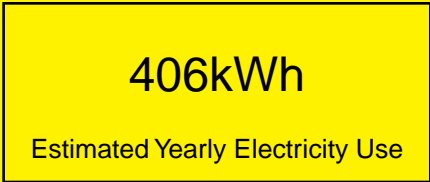

ENERGYGUIDE

REFRIGERATOR
Defrost: Automatic

FF511L7SSTB
4.1 Cubic Feet

Compare the energy use of this product with others
before you buy

Your cost will depend on your utility rates

Based on a 2007 U.S. Government national average cost of 10.65 cents per kWh for electricity. Your actual operating cost will vary depending on your local utility rates and your use of the product.