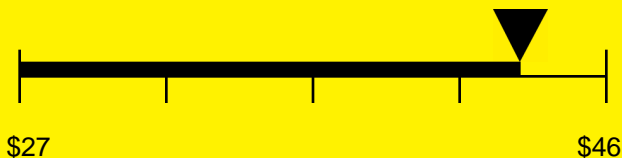

ENERGYGUIDE

REFRIGERATOR
Defrost: Automatic

FF511L7SSHV
4.1 Cubic Feet

Compare the energy use of this product with others
before you buy

Estimated Yearly Operating Cost

\$43

406kWh

Estimated Yearly Electricity Use

Your cost will depend on your utility rates

Based on a 2007 U.S. Government national average cost of 10.65 cents per kWh for electricity. Your actual operating cost will vary depending on your local utility rates and your use of the product.