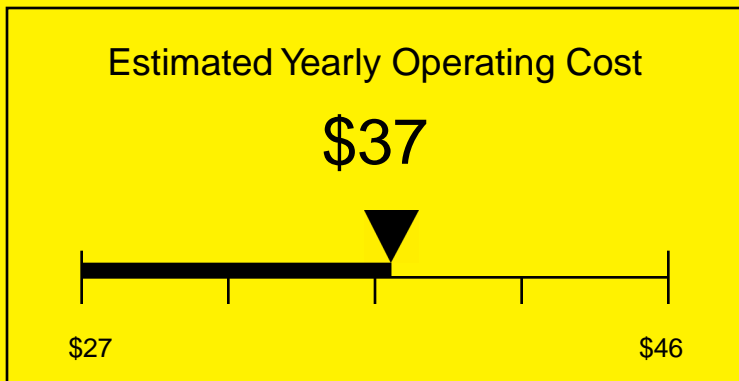

# ENERGYGUIDE

REFRIGERATOR  
Defrost: Automatic

FFAR10FC7SSTB  
10.1 Cubic Feet

Compare the energy use of this product with others  
before you buy

Your cost will depend on your utility rates

Based on a 2007 U.S. Government national average cost of 10.65 cents per kWh for electricity. Your actual operating cost will vary depending on your local utility rates and your use of the product.