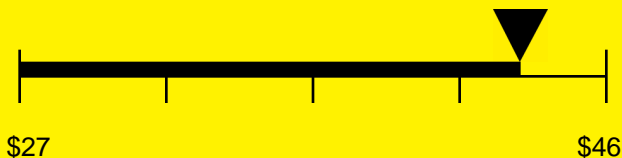

ENERGYGUIDE

REFRIGERATOR
Defrost: Automatic

FF511L7FR
4.1 Cubic Feet

Compare the energy use of this product with others
before you buy

Estimated Yearly Operating Cost

\$43

406kWh

Estimated Yearly Electricity Use

Your cost will depend on your utility rates

Based on a 2007 U.S. Government national average cost of 10.65 cents per kWh for electricity. Your actual operating cost will vary depending on your local utility rates and your use of the product.