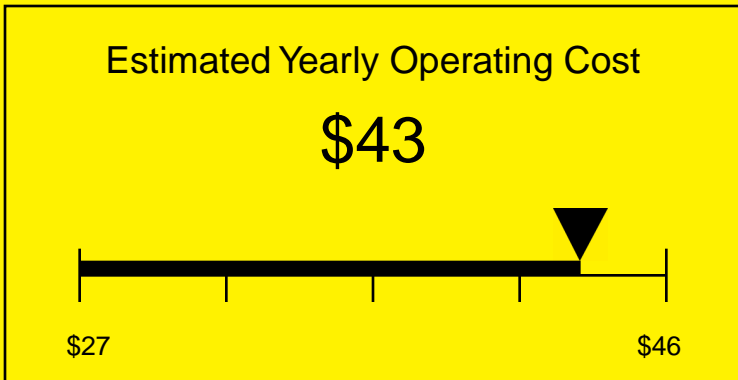

# ENERGYGUIDE

REFRIGERATOR  
Defrost: Automatic

FF511L7CSS  
4.1 Cubic Feet

Compare the energy use of this product with others  
before you buy

Your cost will depend on your utility rates

Based on a 2007 U.S. Government national average cost of 10.65 cents per kWh for electricity. Your actual operating cost will vary depending on your local utility rates and your use of the product.