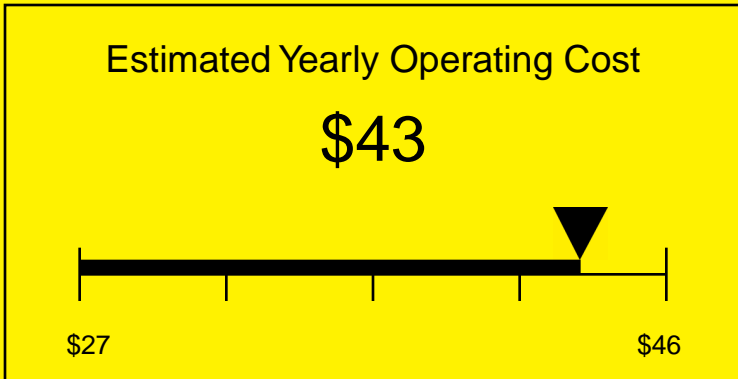

# ENERGYGUIDE

REFRIGERATOR  
Defrost: Automatic

FF511LBI7SSTB  
4.1 Cubic Feet

Compare the energy use of this product with others  
before you buy

Your cost will depend on your utility rates

Based on a 2007 U.S. Government national average cost of 10.65 cents per kWh for electricity. Your actual operating cost will vary depending on your local utility rates and your use of the product.