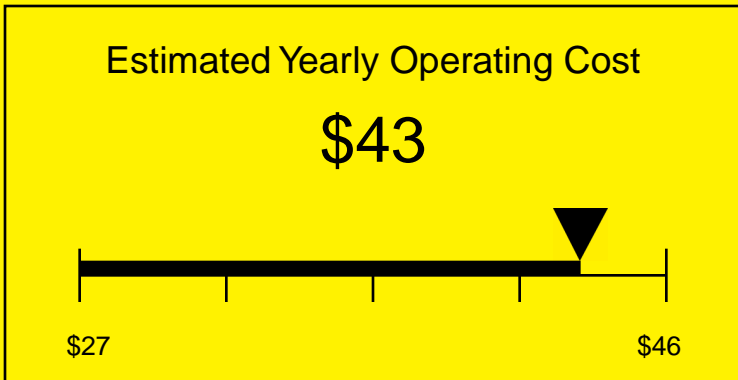

# ENERGYGUIDE

REFRIGERATOR  
Defrost: Automatic

FF511LBI7SSHV  
4.1 Cubic Feet

Compare the energy use of this product with others  
before you buy

Your cost will depend on your utility rates

Based on a 2007 U.S. Government national average cost of 10.65 cents per kWh for electricity. Your actual operating cost will vary depending on your local utility rates and your use of the product.