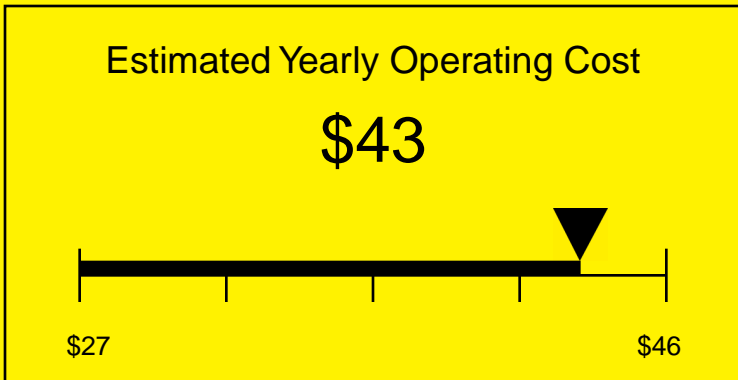

ENERGYGUIDE

REFRIGERATOR
Defrost: Automatic

FF511LBI7SSHH
4.1 Cubic Feet

Compare the energy use of this product with others
before you buy

406kWh

Estimated Yearly Electricity Use

Your cost will depend on your utility rates

Based on a 2007 U.S. Government national average cost of 10.65 cents per kWh for electricity. Your actual operating cost will vary depending on your local utility rates and your use of the product.