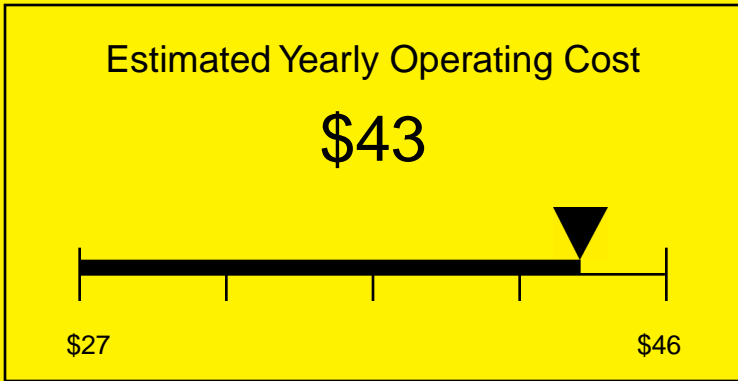

# ENERGYGUIDE

REFRIGERATOR  
Defrost: Automatic

FF511LBI7IF  
4.1 Cubic Feet

Compare the energy use of this product with others  
before you buy

Your cost will depend on your utility rates

Based on a 2007 U.S. Government national average cost of 10.65 cents per kWh for electricity. Your actual operating cost will vary depending on your local utility rates and your use of the product.