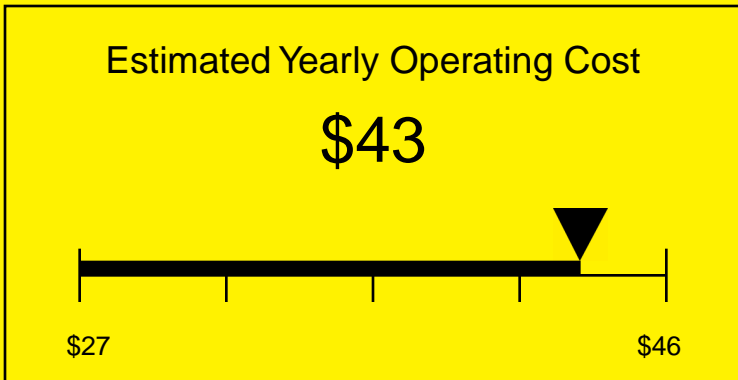

ENERGYGUIDE

REFRIGERATOR
Defrost: Automatic

FF511LBI7FR
4.1 Cubic Feet

Compare the energy use of this product with others
before you buy

Your cost will depend on your utility rates

Based on a 2007 U.S. Government national average cost of 10.65 cents per kWh for electricity. Your actual operating cost will vary depending on your local utility rates and your use of the product.