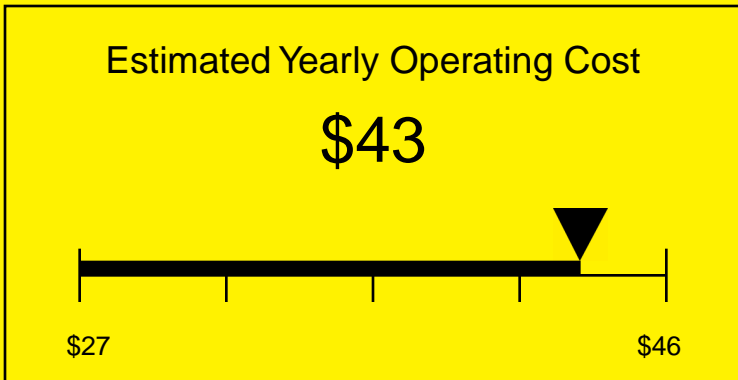

ENERGYGUIDE

REFRIGERATOR
Defrost: Automatic

FF511LBI7
4.1 Cubic Feet

Compare the energy use of this product with others
before you buy

Your cost will depend on your utility rates

Based on a 2007 U.S. Government national average cost of 10.65 cents per kWh for electricity. Your actual operating cost will vary depending on your local utility rates and your use of the product.