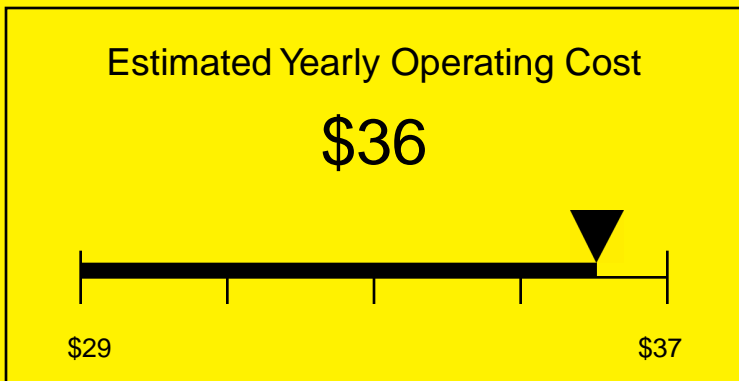

ENERGYGUIDE

REFRIGERATOR-FREEZER
Defrost: Manual

CM421BLBI7SSTB
4.1 Cubic Feet

Compare the energy use of this product with others
before you buy

Your cost will depend on your utility rates

Based on a 2007 U.S. Government national average cost of 10.65 cents per kWh for electricity. Your actual operating cost will vary depending on your local utility rates and your use of the product.