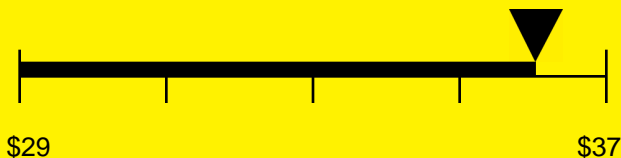

ENERGYGUIDE

REFRIGERATOR-FREEZER
Defrost: Manual

CM421BLBI7IF
4.1 Cubic Feet

Compare the energy use of this product with others
before you buy

Estimated Yearly Operating Cost

\$36

339kWh

Estimated Yearly Electricity Use

Your cost will depend on your utility rates

Based on a 2007 U.S. Government national average cost of 10.65 cents per kWh for electricity. Your actual operating cost will vary depending on your local utility rates and your use of the product.