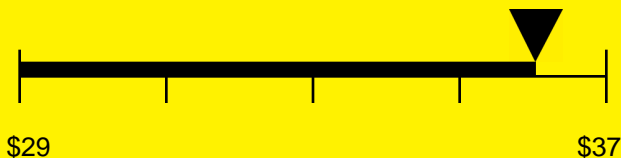

ENERGYGUIDE

REFRIGERATOR-FREEZER
Defrost: Manual

CM421BLBI7FR
4.1 Cubic Feet

Compare the energy use of this product with others
before you buy

Estimated Yearly Operating Cost

\$36

339kWh

Estimated Yearly Electricity Use

Your cost will depend on your utility rates

Based on a 2007 U.S. Government national average cost of 10.65 cents per kWh for electricity. Your actual operating cost will vary depending on your local utility rates and your use of the product.