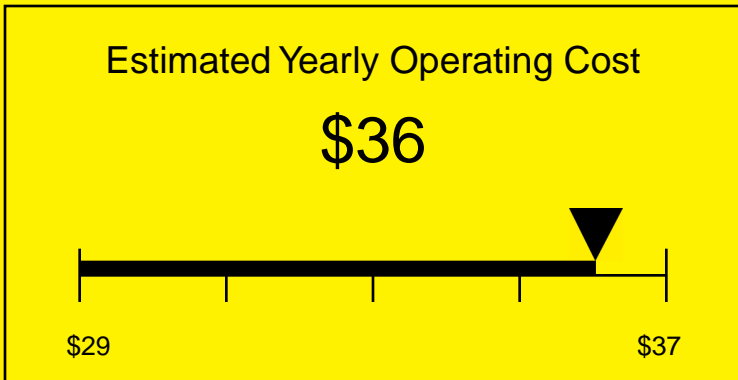

ENERGYGUIDE

REFRIGERATOR-FREEZER
Defrost: Manual

CM421BLBI7DPL
4.1 Cubic Feet

Compare the energy use of this product with others
before you buy

Your cost will depend on your utility rates

Based on a 2007 U.S. Government national average cost of 10.65 cents per kWh for electricity. Your actual operating cost will vary depending on your local utility rates and your use of the product.