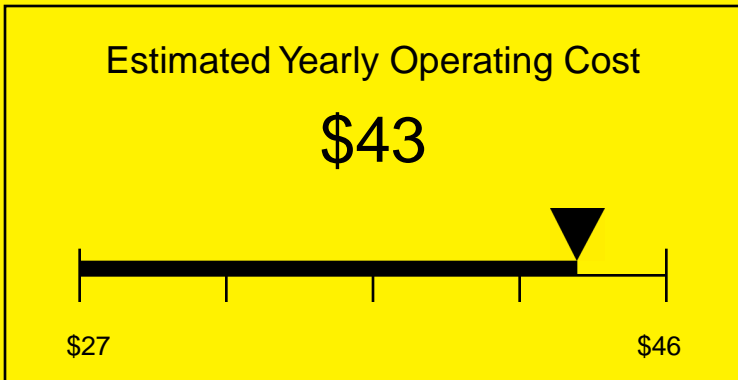

ENERGYGUIDE

REFRIGERATOR
Defrost: Automatic

FF7SSTBADA
5.5 Cubic Feet

Compare the energy use of this product with others
before you buy

Your cost will depend on your utility rates

Based on a 2007 U.S. Government national average cost of 10.65 cents per kWh for electricity. Your actual operating cost will vary depending on your local utility rates and your use of the product.