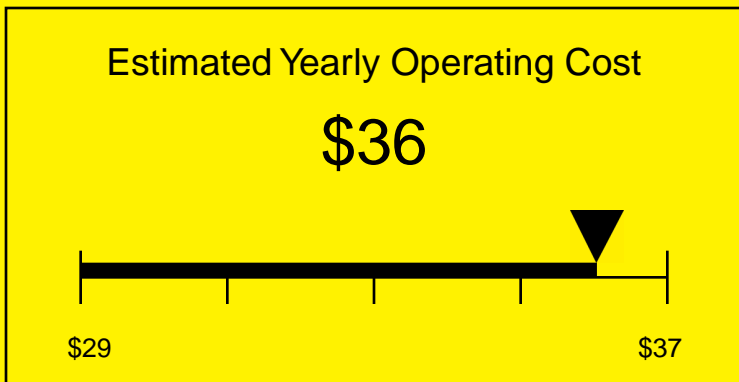

ENERGYGUIDE

REFRIGERATOR-FREEZER
Defrost: Manual

CM421BLBI7
4.1 Cubic Feet

Compare the energy use of this product with others
before you buy

Your cost will depend on your utility rates

Based on a 2007 U.S. Government national average cost of 10.65 cents per kWh for electricity. Your actual operating cost will vary depending on your local utility rates and your use of the product.