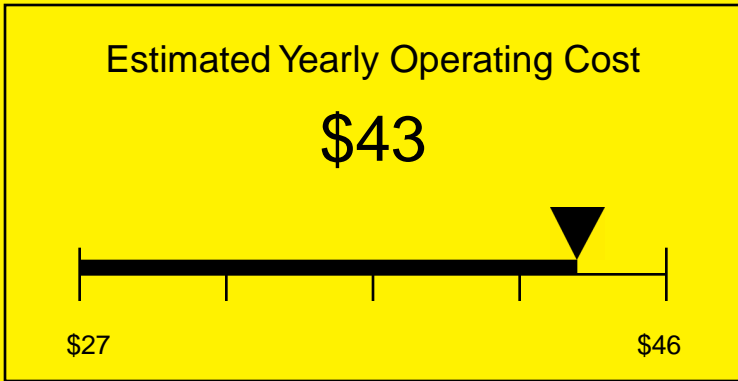

# ENERGYGUIDE

None  
Defrost: Automatic

FF7LSSTBADA  
5.5 Cubic Feet

Compare the energy use of this product with others  
before you buy

Your cost will depend on your utility rates

Based on a 2007 U.S. Government national average cost of 10.65 cents per kWh for electricity. Your actual operating cost will vary depending on your local utility rates and your use of the product.