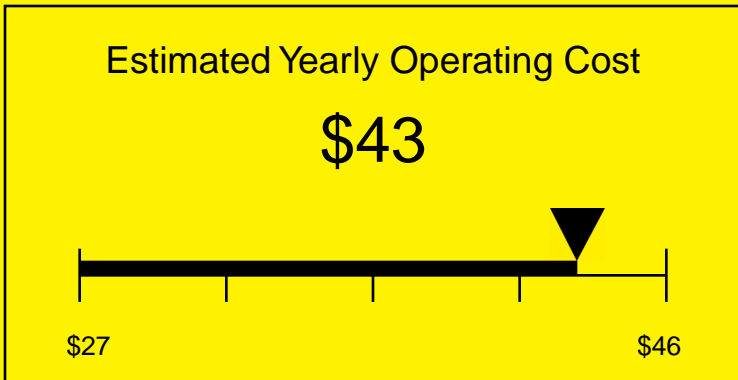

ENERGYGUIDE

REFRIGERATOR
Defrost: Automatic

FF7LIFADA
5.5 Cubic Feet

Compare the energy use of this product with others
before you buy

Your cost will depend on your utility rates

Based on a 2007 U.S. Government national average cost of 10.65 cents per kWh for electricity. Your actual operating cost will vary depending on your local utility rates and your use of the product.