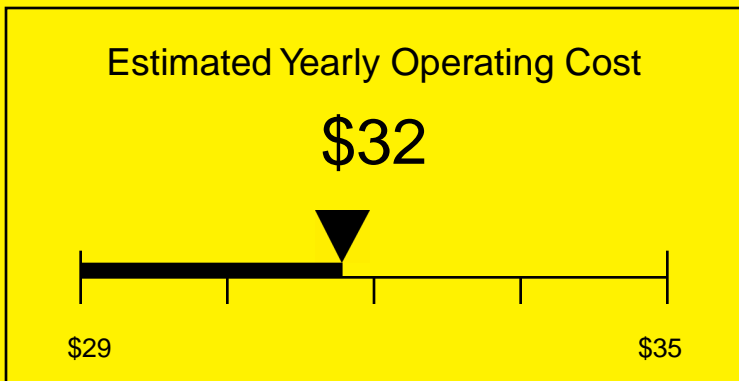

# ENERGYGUIDE

REFRIGERATOR  
Defrost: Manual

FS408BLXSSTBADA  
2.8 Cubic Feet

Compare the energy use of this product with others  
before you buy

Your cost will depend on your utility rates

Based on a 2007 U.S. Government national average cost of 10.65 cents per kWh for electricity. Your actual operating cost will vary depending on your local utility rates and your use of the product.