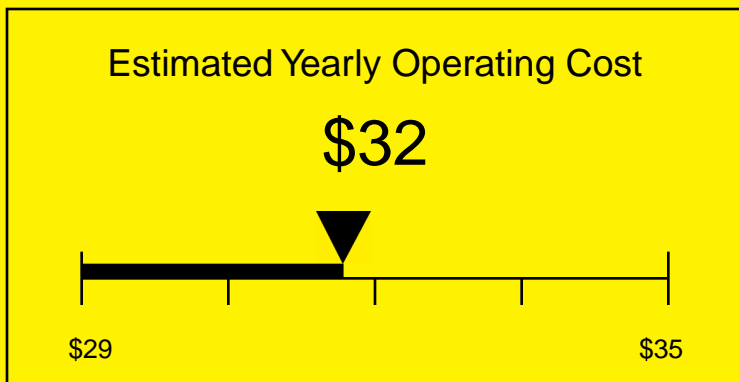

# ENERGYGUIDE

FREEZER  
Defrost: Manual

FS408BLXDPLADA  
2.8 Cubic Feet

Compare the energy use of this product with others  
before you buy

Your cost will depend on your utility rates

Based on a 2007 U.S. Government national average cost of 10.65 cents per kWh for electricity. Your actual operating cost will vary depending on your local utility rates and your use of the product.