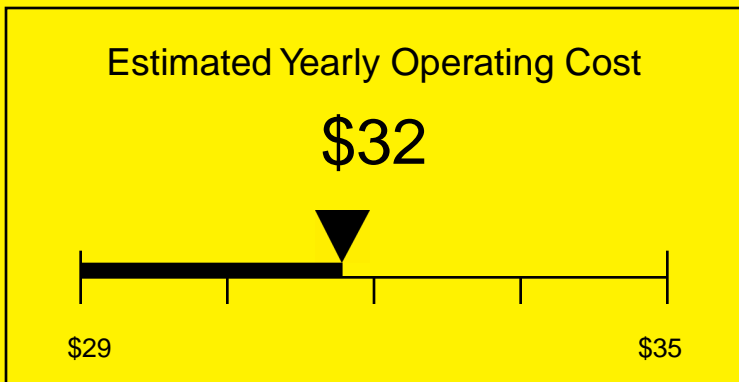

ENERGYGUIDE

FREEZER
Defrost: Manual

FS408BLXBIDPLADA
2.8 Cubic Feet

Compare the energy use of this product with others
before you buy

Your cost will depend on your utility rates

Based on a 2007 U.S. Government national average cost of 10.65 cents per kWh for electricity. Your actual operating cost will vary depending on your local utility rates and your use of the product.