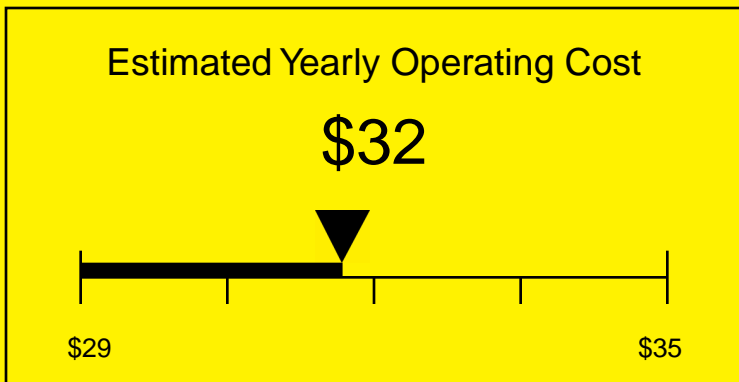

ENERGYGUIDE

REFRIGERATOR
Defrost: Manual

FS408BLSSHADA
2.8 Cubic Feet

Compare the energy use of this product with others
before you buy

Your cost will depend on your utility rates

Based on a 2007 U.S. Government national average cost of 10.65 cents per kWh for electricity. Your actual operating cost will vary depending on your local utility rates and your use of the product.