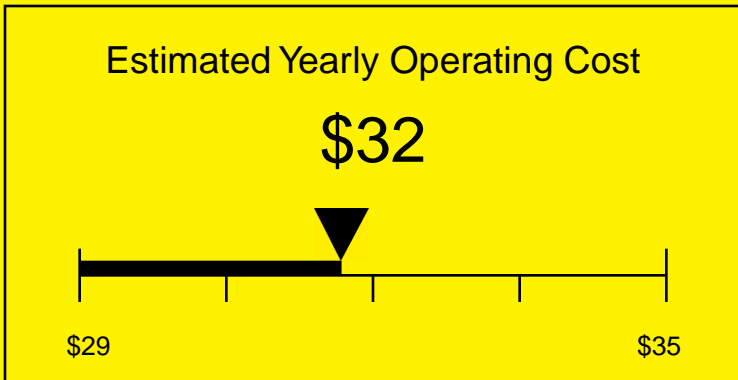

ENERGYGUIDE

FREEZER
Defrost: Manual

FS408BLFRADA
2.8 Cubic Feet

Compare the energy use of this product with others
before you buy

Your cost will depend on your utility rates

Based on a 2007 U.S. Government national average cost of 10.65 cents per kWh for electricity. Your actual operating cost will vary depending on your local utility rates and your use of the product.